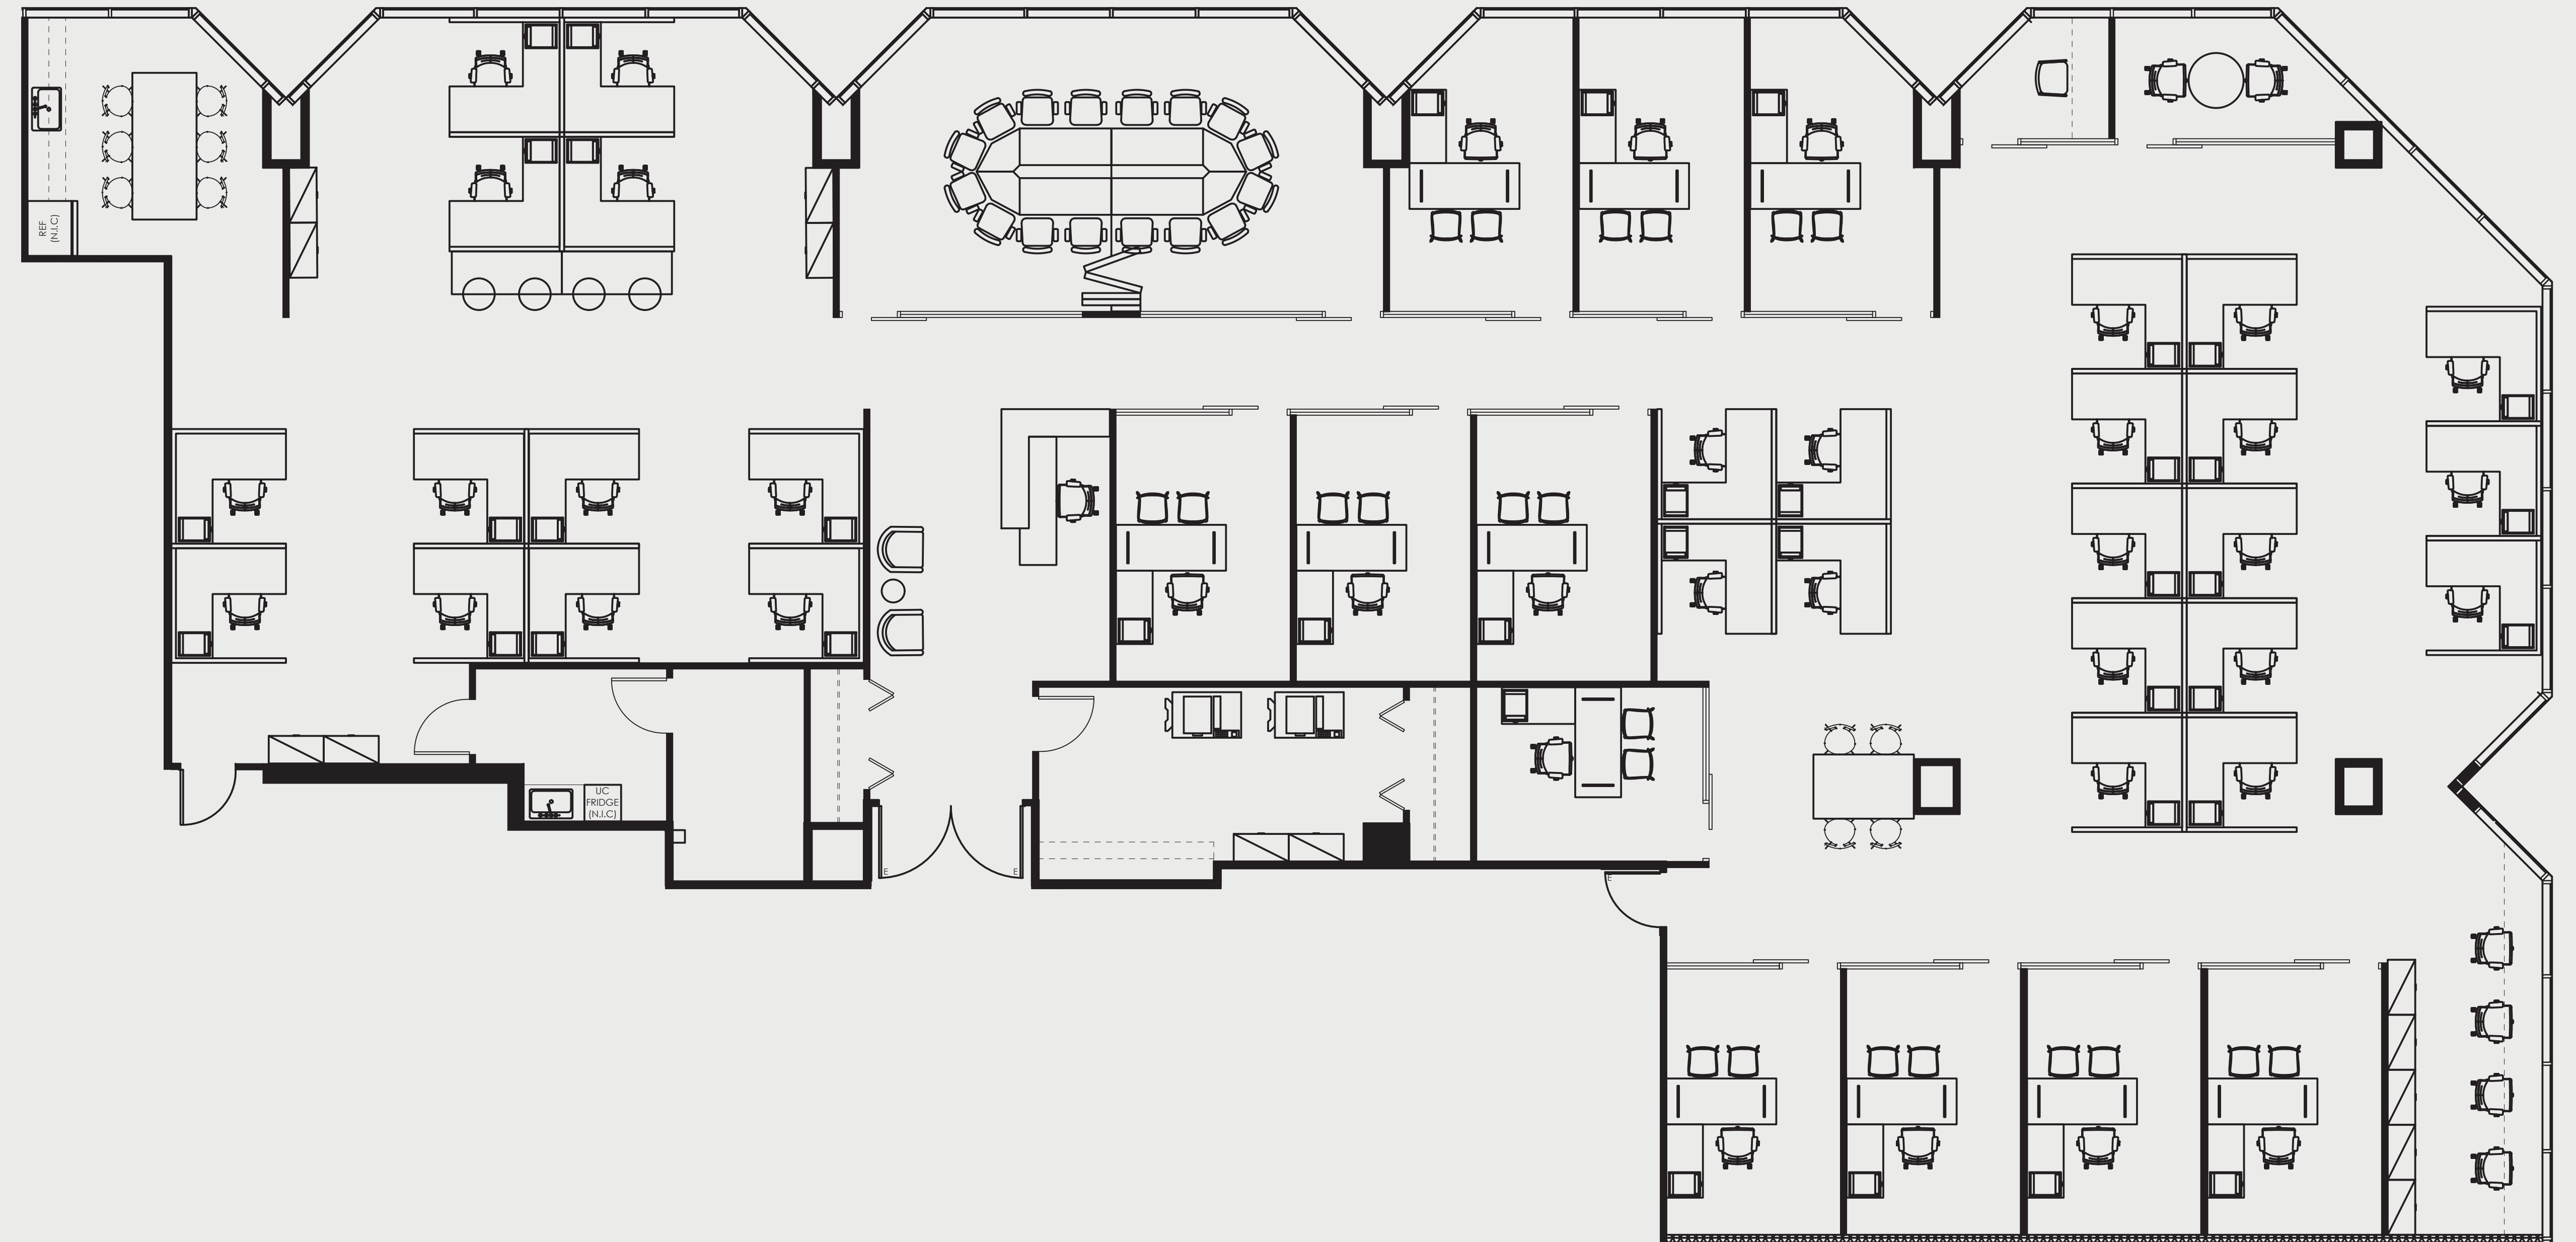

SUITE: 750

RSF: 8,548

AS-BUILT CONFIGURATION

- OFFICES.....11
- RECEPTION.....1
- CONFERENCE ROOMS.....1
- KITCHEN.....1
- OPEN WORK AREA.....+/-29

KEY PLAN:

Not to scale, furniture and appliances not included